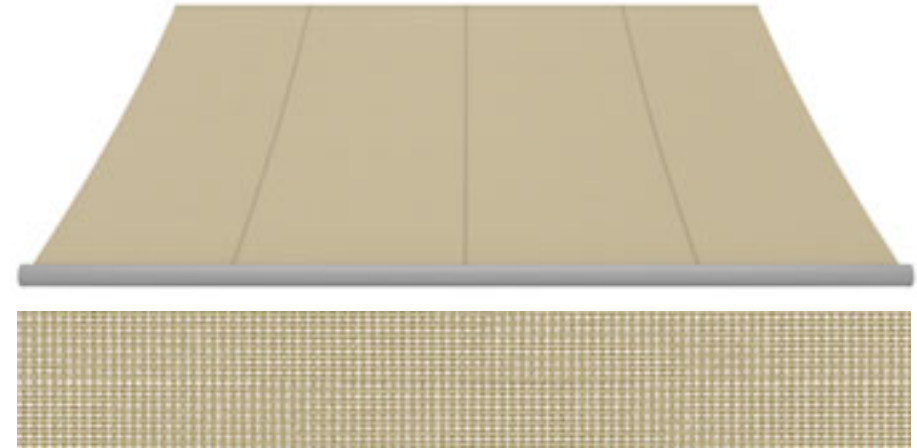

100 %

A | 3-716 120 cm 50+

Empfehlung | Aanbeveling | Recommendation | Recommandation

no. 3 no. 11 3-716; screens by weinor® WT 029/10797; WT 029/80077; WT 029/60740