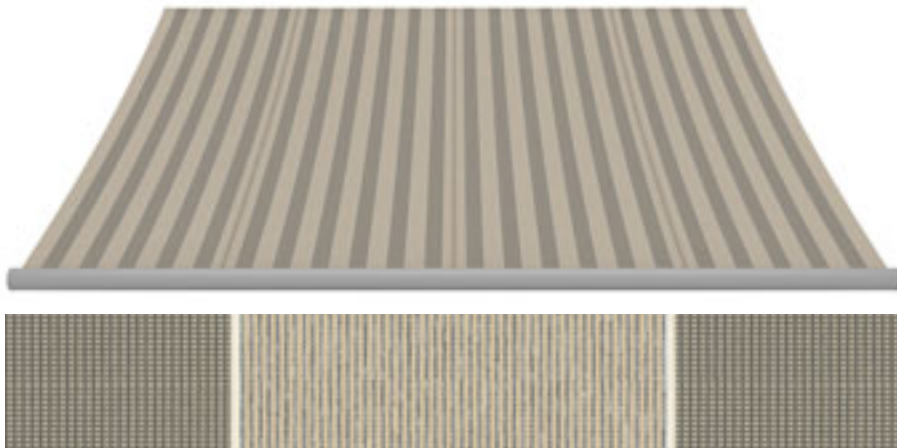

60 %

P|6-420

120 cm

ca. 20 cm

UPF 50+

Empfehlung | Aanbeveling | Recommendation | Recommandation

no. 3

no. 94

6-381;

screens by weinor®

WT 029/10797; WT 029/90147;
WT 029/60740