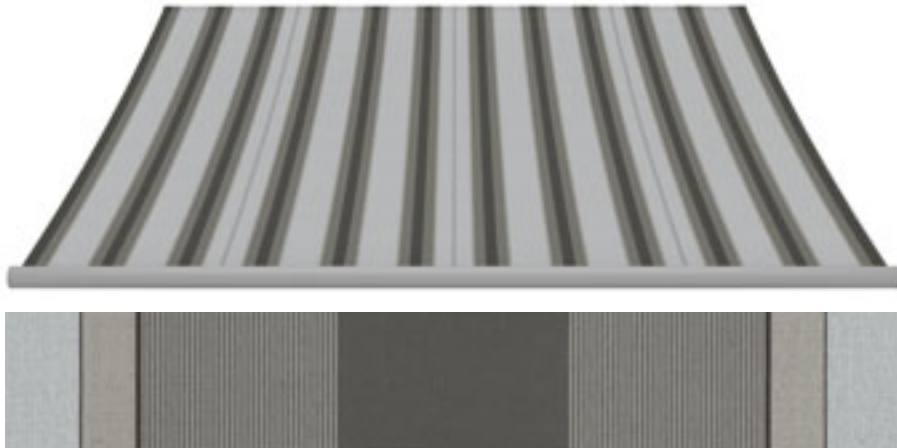

50 %

P | 6-416 120 cm ca. 40 cm UPF 50+

Empfehlung | Aanbeveling | Recommendation | Recommandation

no. 3 no. 926 6-384; screens by weinor® WT 029/90146; WT 029/90147; WT 029/60740