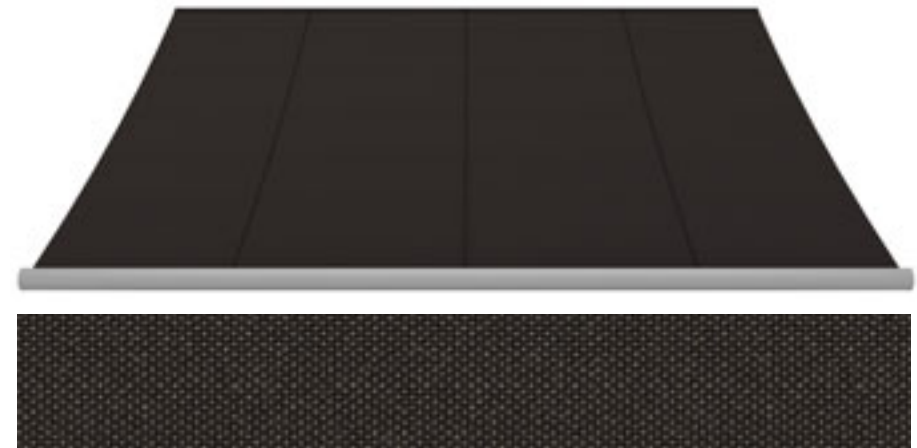

100 %

A | 3-884 120 cm 50+

Empfehlung | Aanbeveling | Recommendation | Recommandation

no. 3 no. 27 3-884; screens by weinor® WT 029/10797; WT 029/60740; RAL 8022