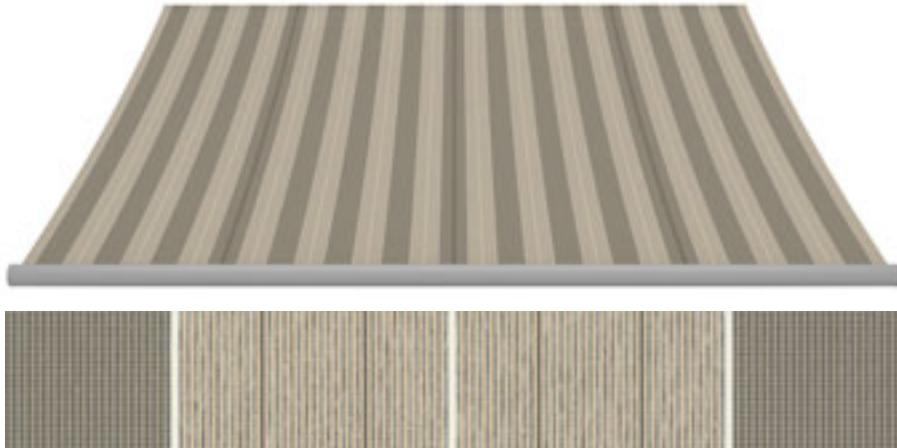

no. 3

no. 727

3-882;

screens by weinor®

RAL 7319; WT 029/90147;
WT 029/80077

50 %

P|6-418

120 cm