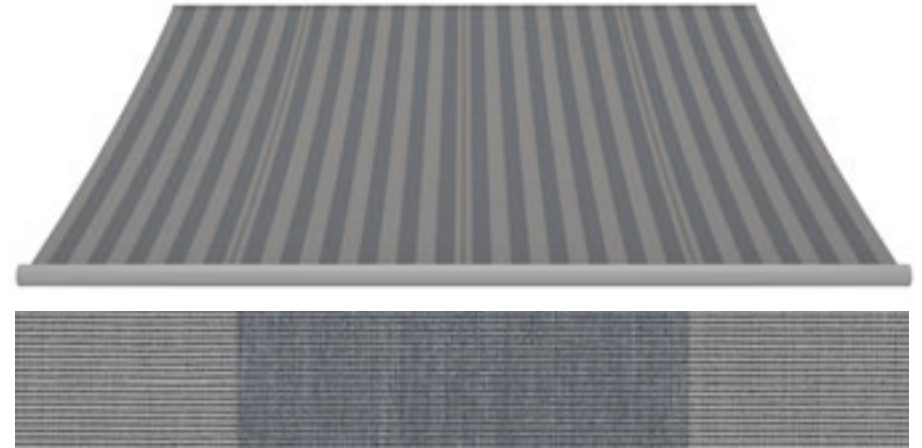

no. 94

3-708-240;

screens by weinor®

WT 029/10797; WT 029/90147;
WT 029/60740

60 %

A | 3-885

120 cm

ca. 20 cm