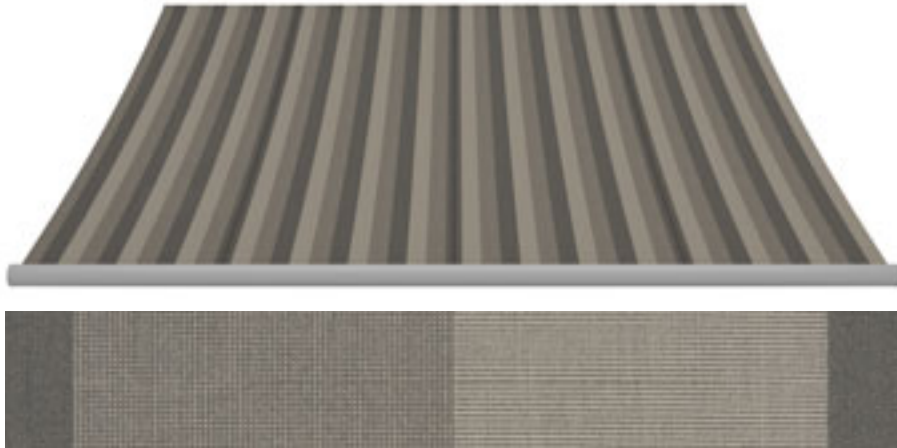

 no. 3  no. 727  3-716;  screens by weinor®  WT 029/90146; WT 029/90147; WT 029/60740

50 %

A | 4-386

120 cm

ca. 30 cm

50+

Empfehlung | Aanbeveling | Recommendation | Recommandation

no. 3