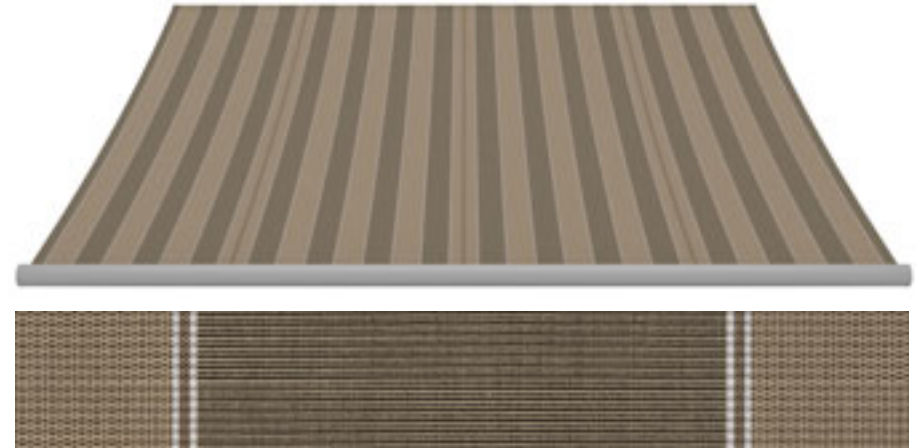

no. 3

no. 106

3-882;
screens by weinor®

WT 029/10797; WT 029/90147;
WT 029/60740

50 %

A | 4-789

120 cm

ca. 30 cm