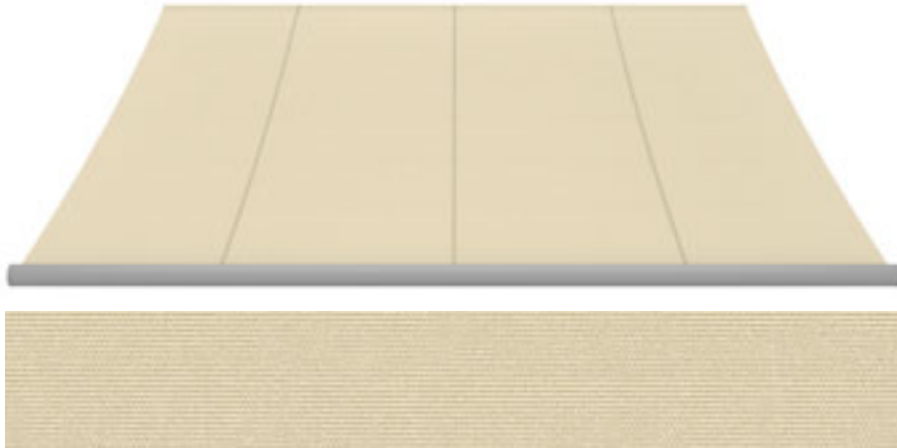

100 %

A | 3-501 120 cm 50+

Empfehlung | Aanbeveling | Recommendation | Recommandation

no. 3 no. 20 3-501; screens by weinor® WT 029/10797; WT 029/90147; WT 029/60740