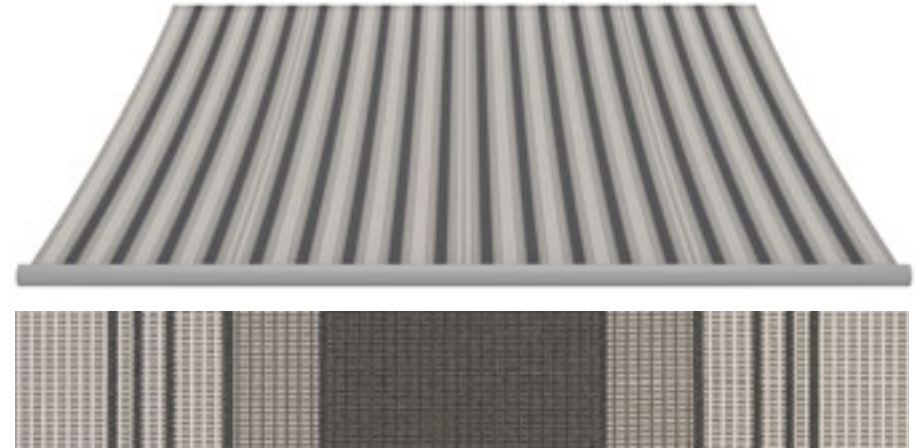

3-708-240;
screens by weinor®

WT 029/90146; WT 029/90147;
WT 029/60740

50 %

A | 4-792  120 cm  ca. 30 cm  UPF 50+

Empfehlung | Aanbeveling | Recommendation | Recommandation

 no. 3  no. 106  3-717;  screens by weinor®  WT 029/90147; WT 029/60740; WT 029/80077