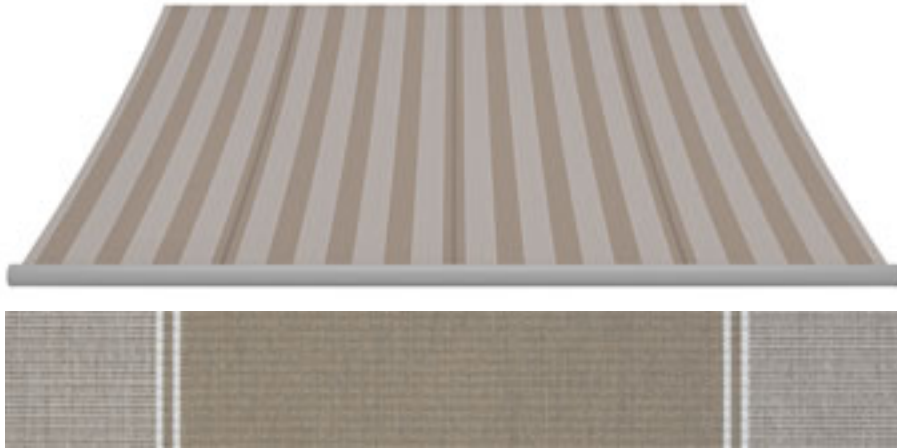

50 %

A | 4-788

120 cm

ca. 30 cm

UPF 50+

Empfehlung | Aanbeveling | Recommendation | Recommandation

no. 3

no. 106

3-882;
screens by weinor®

WT 029/10797; WT 029/90147;
WT 029/60740