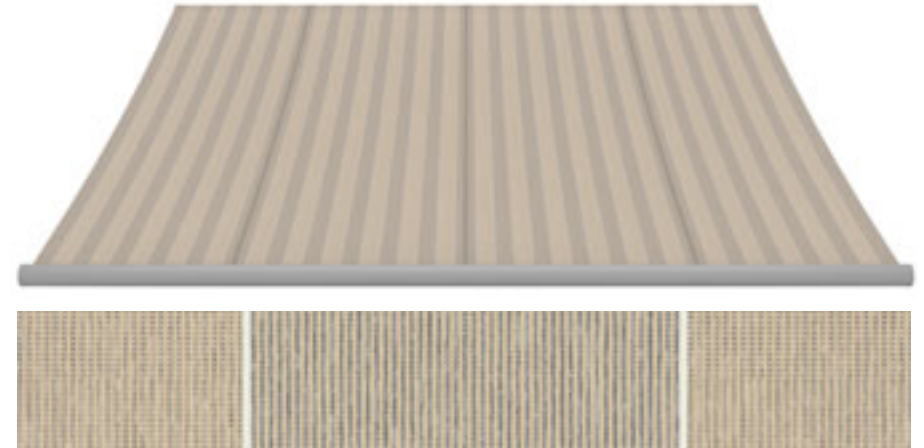

ca. 30 cm

UPF 50+

Empfehlung | Aanbeveling | Recommendation | Recommandation

no. 3

no. 94

6-381;

screens by weinor®

WT 029/10797; WT 029/90147;
WT 029/60740