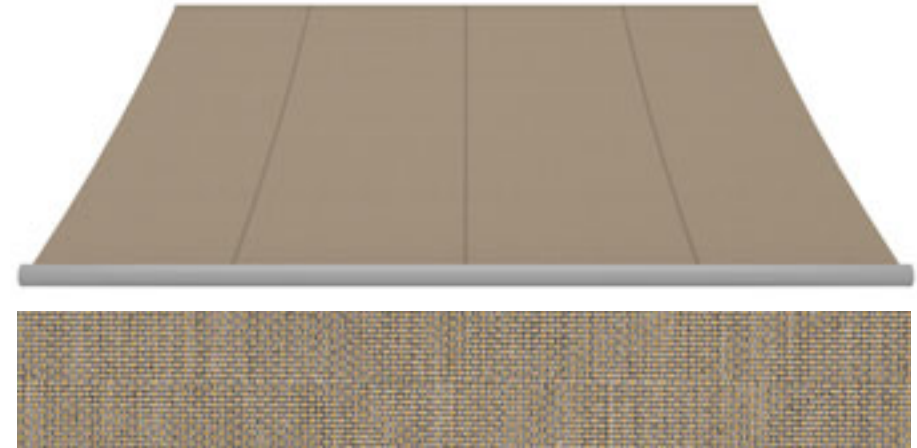

screens by weinor®

WT 029/10797; WT 029/90147;
WT 029/60740

100 %

P|6-384  120 cm  50+

Empfehlung | Aanbeveling | Recommendation | Recommandation

 no. 3  no. 94  6-384; screens by weinor®  WT 029/10797; WT 029/60740; WT 029/80081