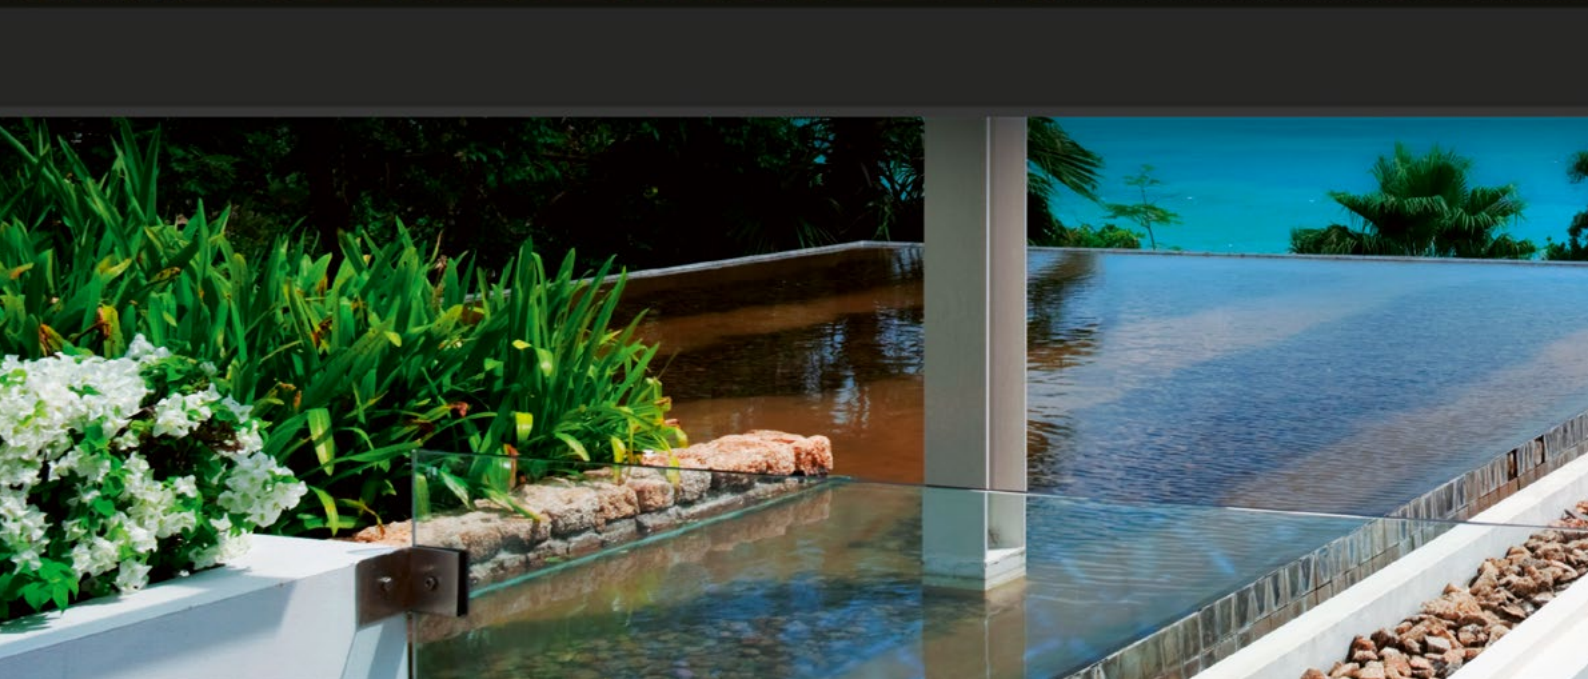

VISIONTEX®

PLUS 94

**FLEXIBILITY WITHOUT
COMPROMISE**

	VISIBILITY (Looking out)	••
	PRIVACY (Looking in)	••
	LIGHT TRANSMISSION	••
	HEAT RETENTION	••
	GLARE CONTROL	••
	WEATHER PROTECTION (Wind/Rain)	••
	UV-R BLOCK	••
	VENTILATION	••
	LARGE SPAN APPLICATIONS	••

RATING High ●●● Medium ●● Low ●