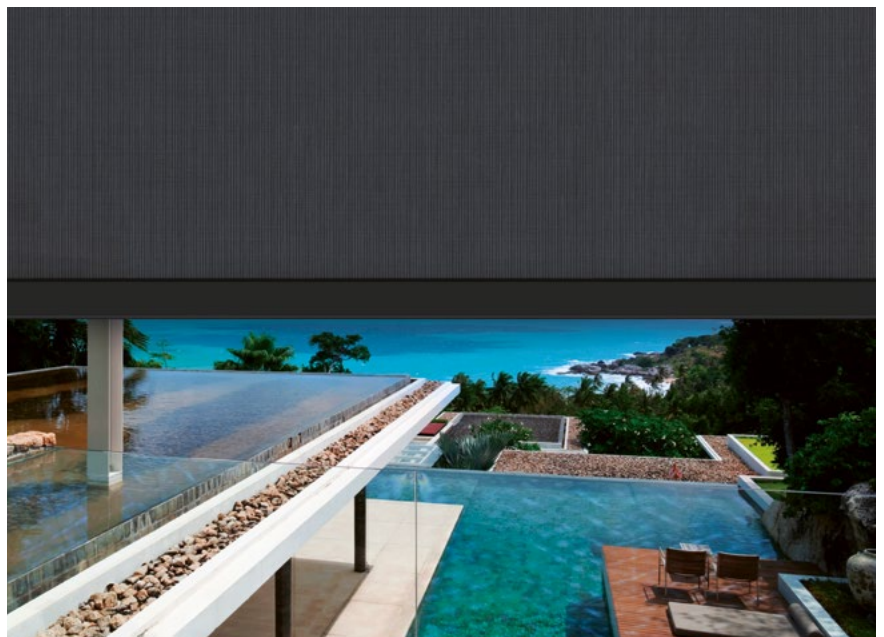

[^] When viewed at a 90° angle to the fabric.